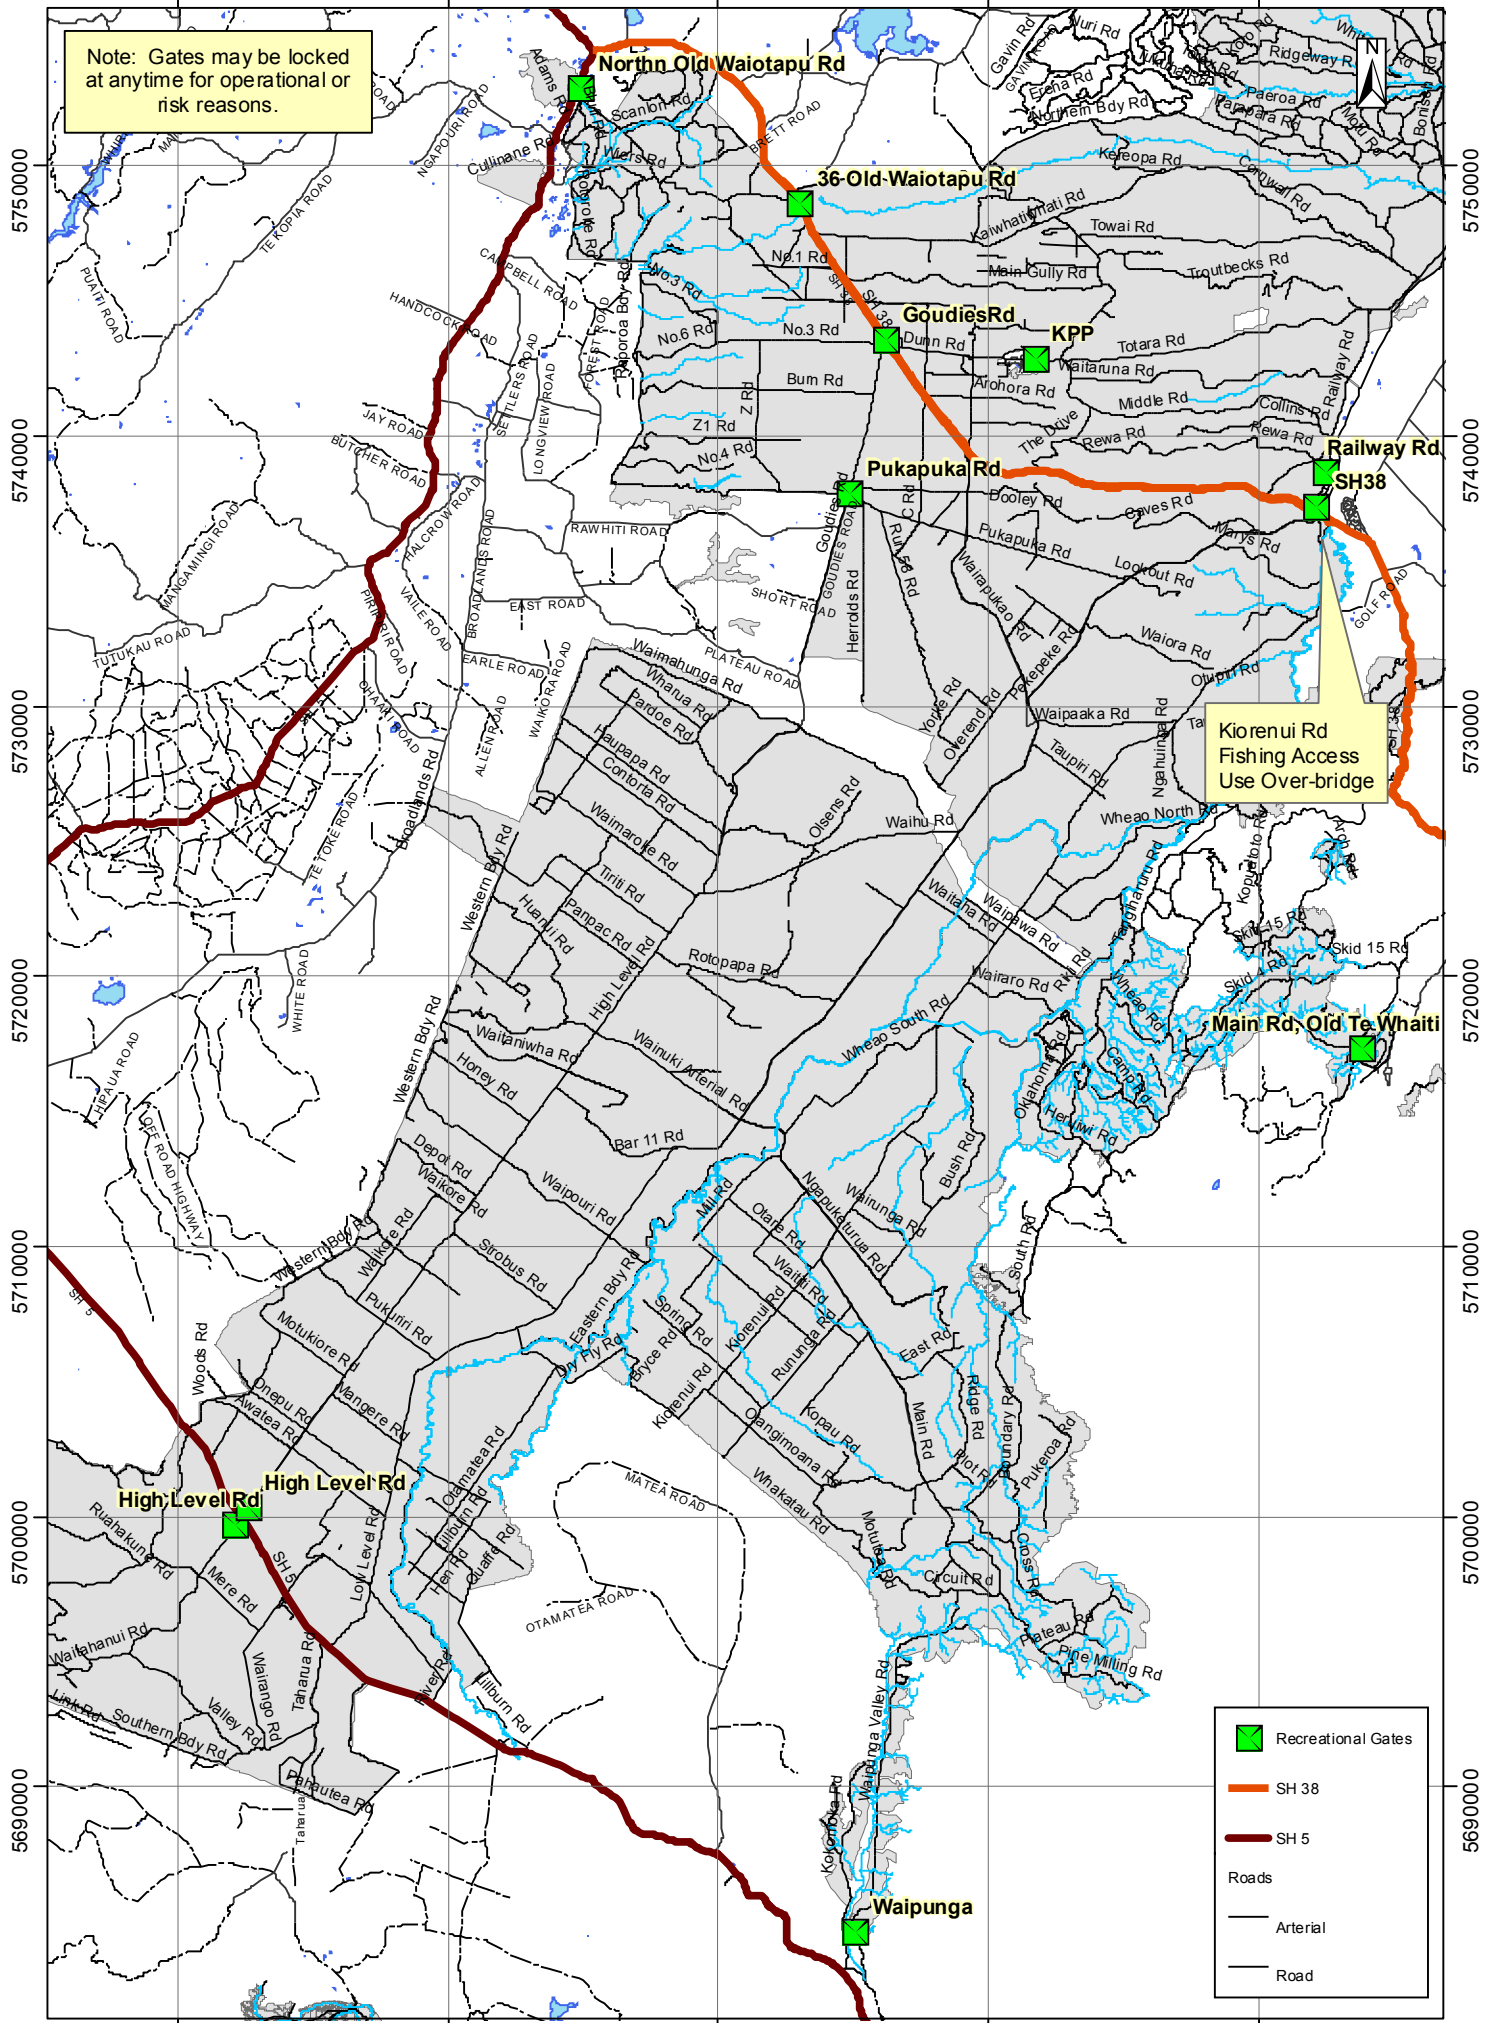

1880000

1890000

1900000

1910000

1920000

Note: Gates may be locked at anytime for operational or risk reasons.

5750000  
5740000  
5730000  
5720000  
5710000  
5700000  
5690000

5750000  
5740000  
5730000  
5720000  
5710000  
5700000  
5690000

1880000

1890000

1900000

1910000

1920000

Kaingaroa Recreational Access  
ACCESS BY PERMIT ONLY  
updated 14 April 2010